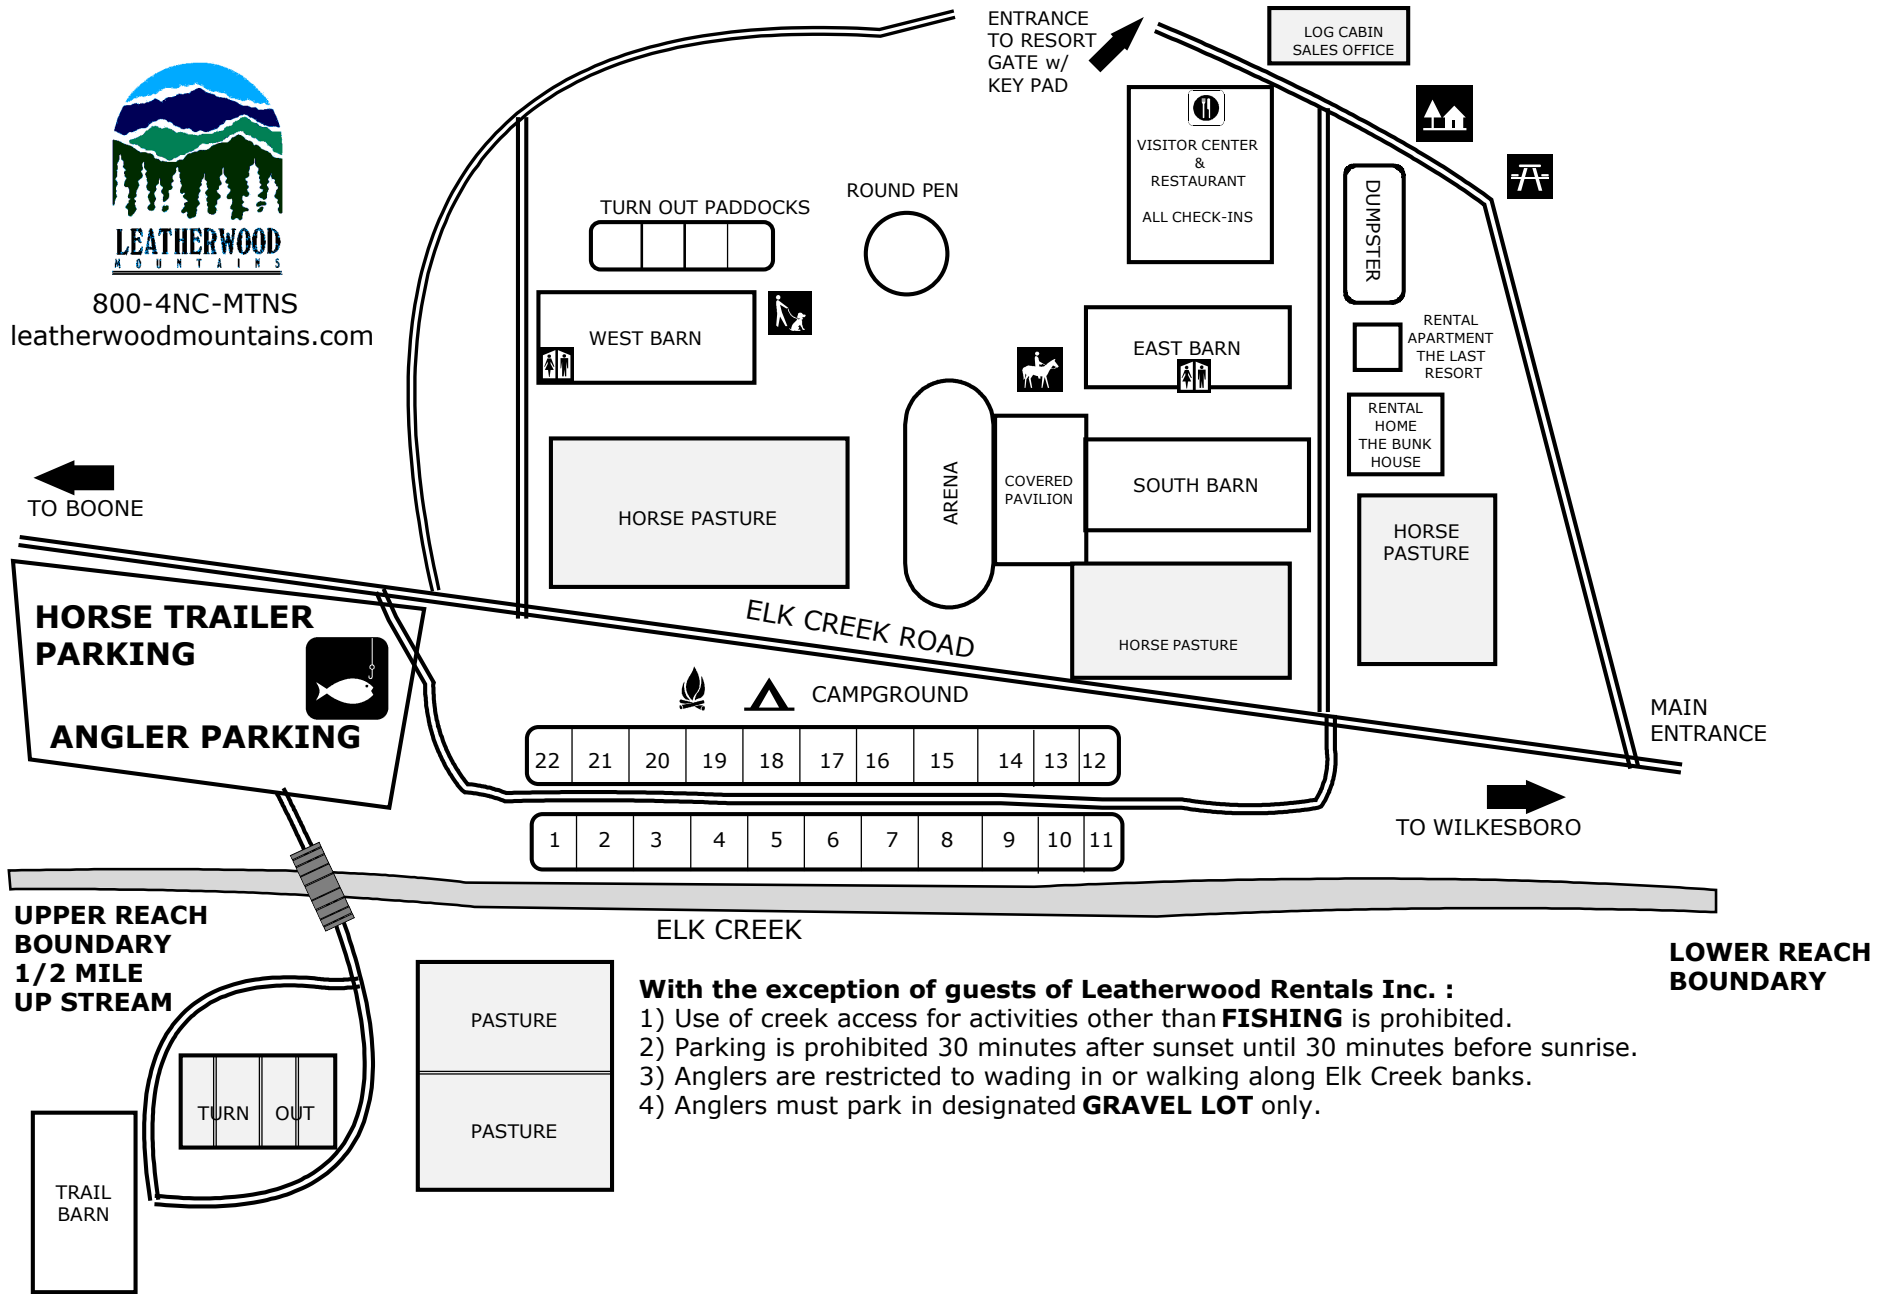

800-4NC-MTNS
leatherwoodmountains.com

With the exception of guests of Leatherwood Rentals Inc. :

- 1) Use of creek access for activities other than **FISHING** is prohibited.
- 2) Parking is prohibited 30 minutes after sunset until 30 minutes before sunrise.
- 3) Anglers are restricted to wading in or walking along Elk Creek banks.
- 4) Anglers must park in designated **GRAVEL LOT** only.