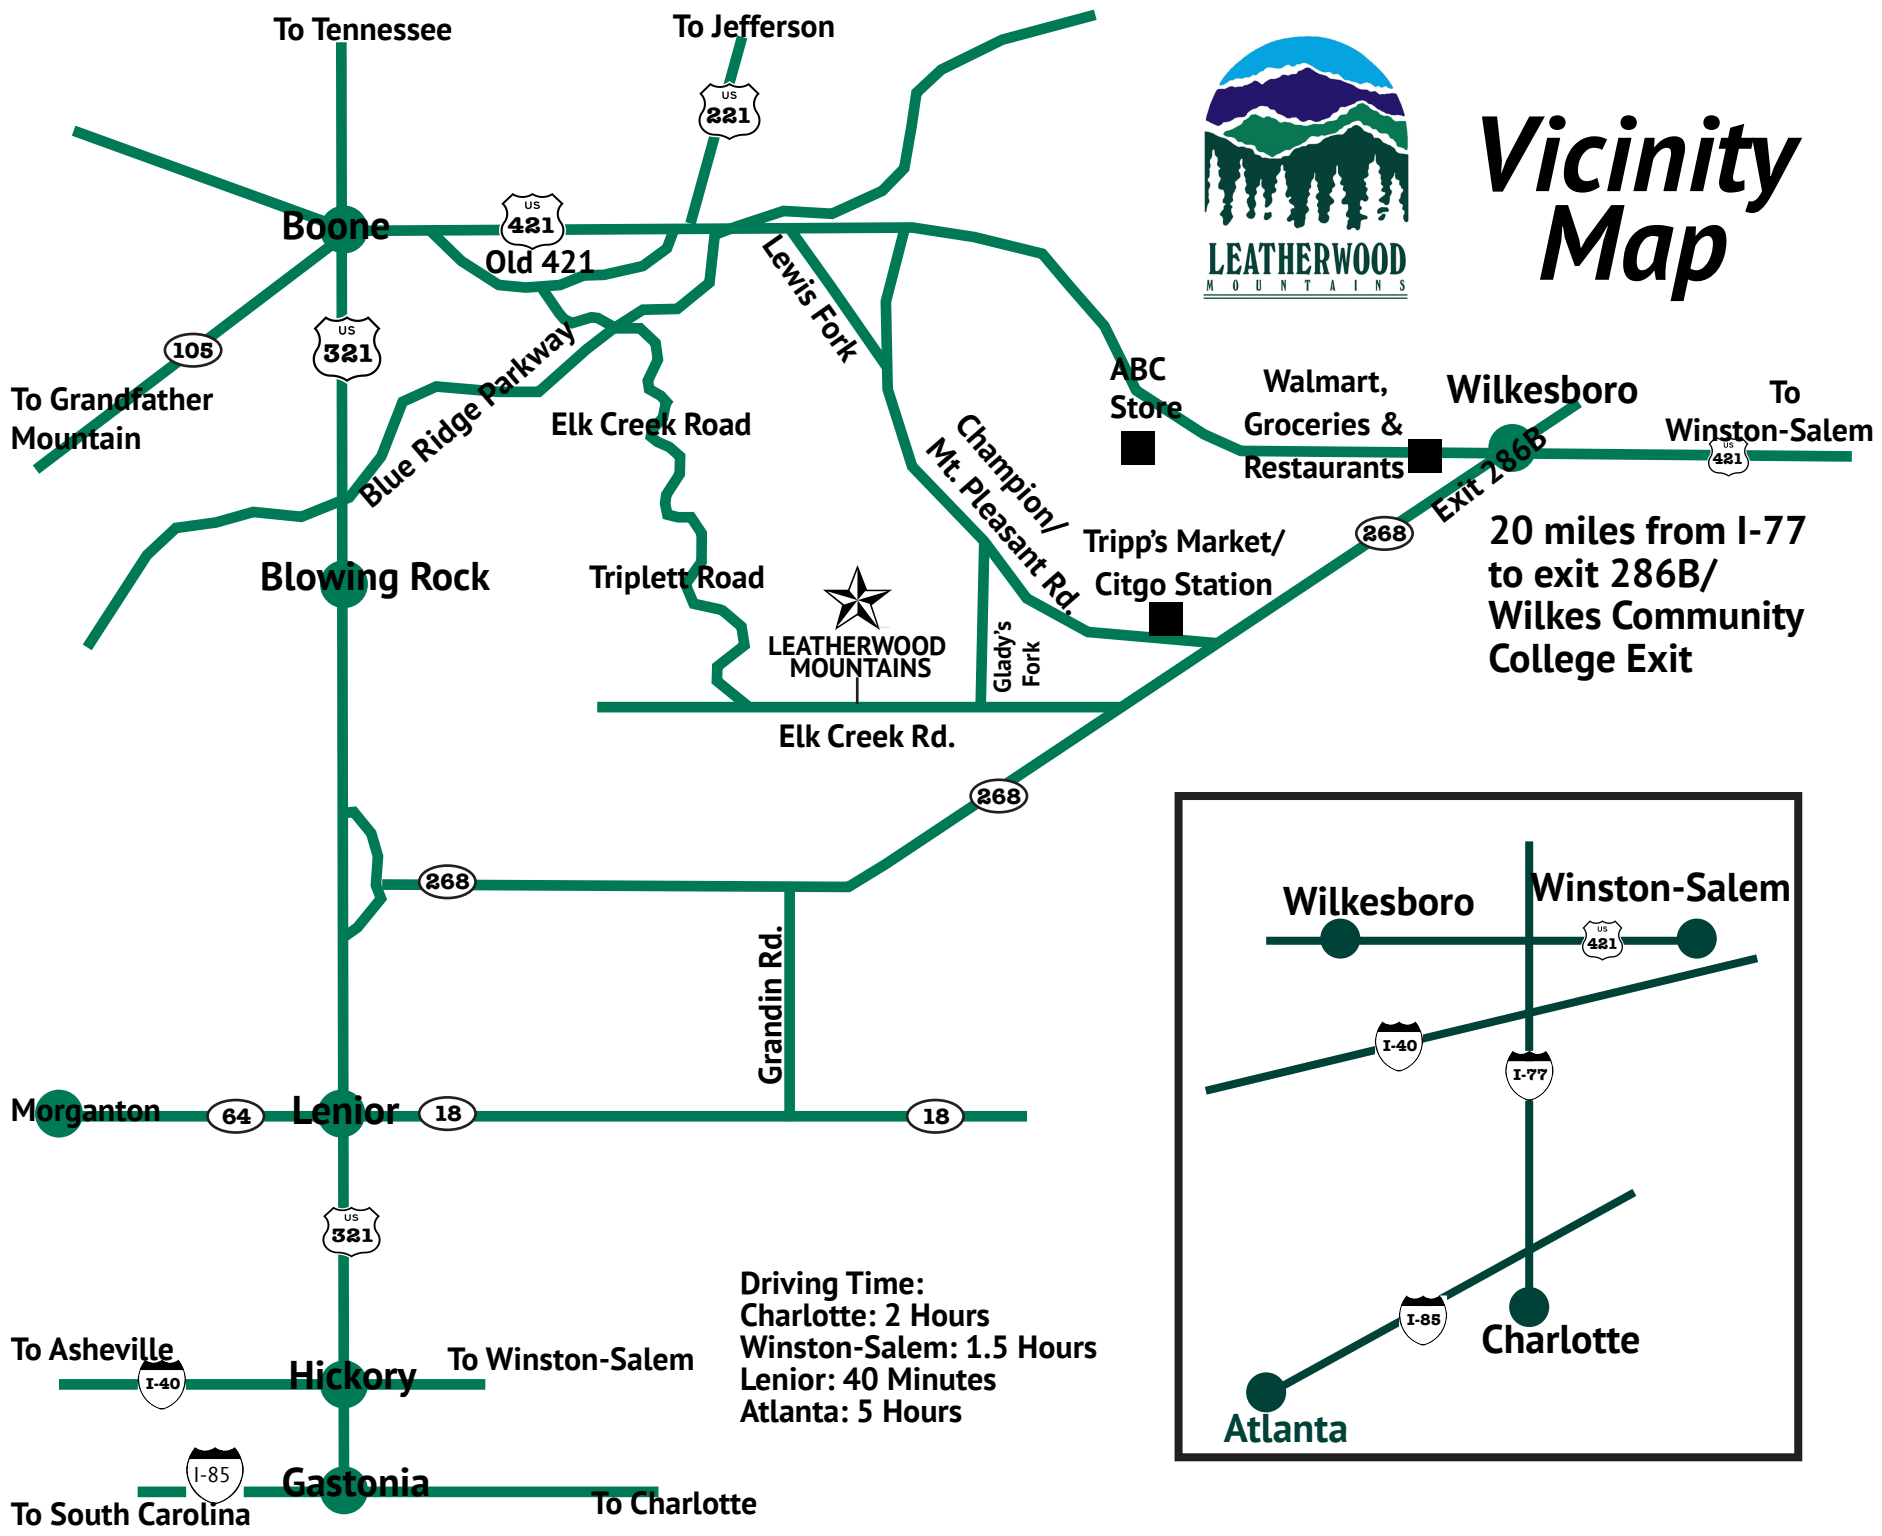

# Vicinity Map

20 miles from I-77 to exit 286B/  
Wilkes Community College Exit